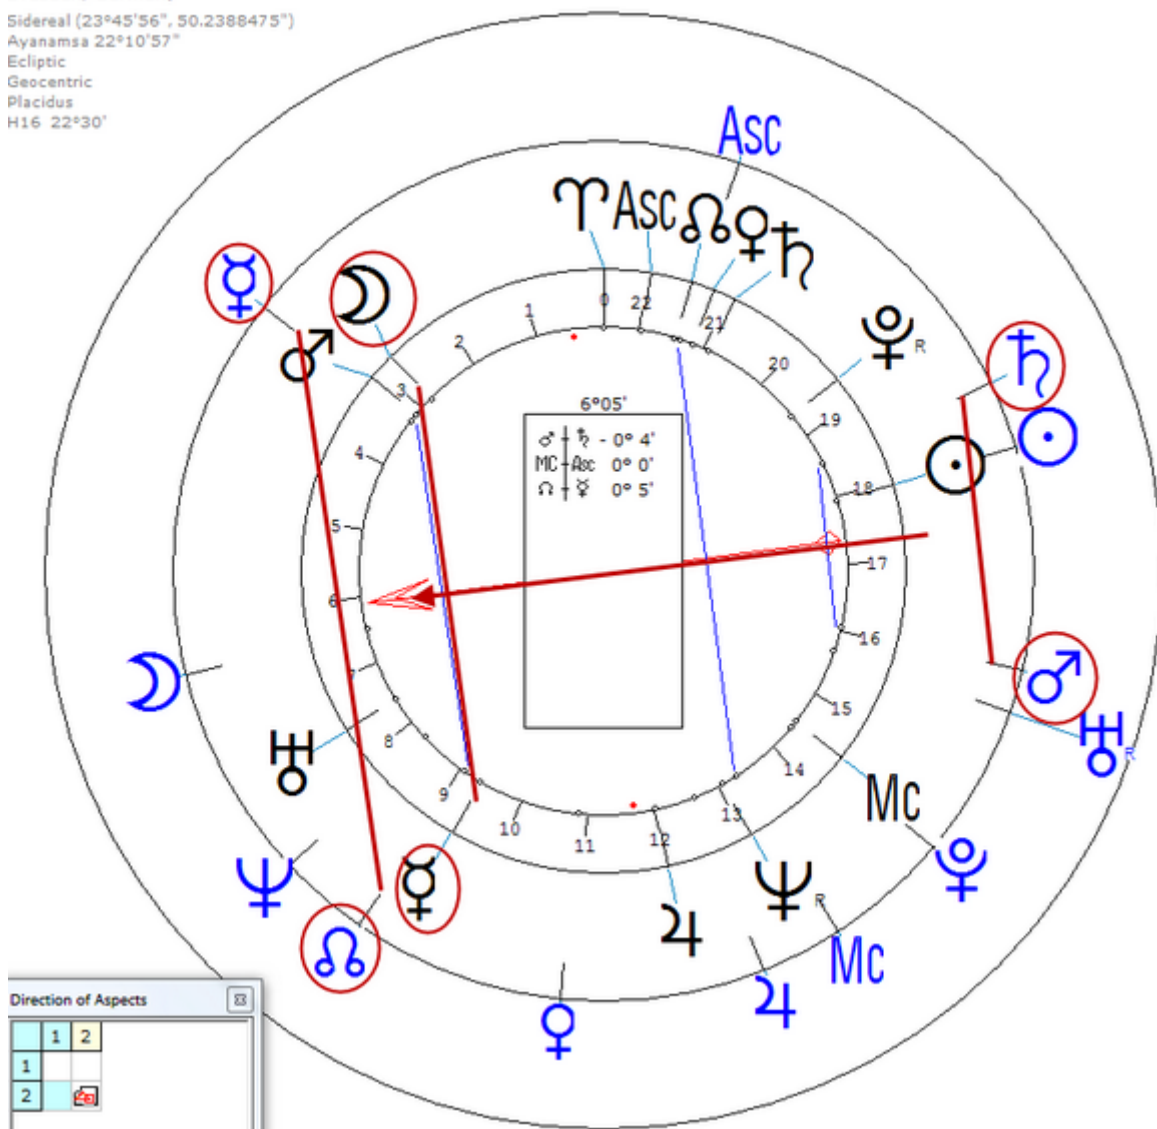

Beese-Boutard, Amelie

18 September 1886 at 04:00 (= 04:00 AM)Dresden, Germany, 51n03, 13e44

German aviator, becoming the first female pilot in Germany on 13 September 1911.

<https://www.astro.com/astro-databank/Beese-Boutard,_Amelie>

Death by Suicide 22 December 1925 in Berlin.

Solar Return (Harmonic 16)

Solar $\sigma/\hbar = \text{Solar } \text{♀}/\text{♁} = \text{☽}_n/\text{♀}_n$

Solar $\text{☽} = \sigma_n/\hbar_n = \text{☽}_n/\text{♁}_n$

She has in Natal : $\sigma_n/\hbar_n = \text{☽}_n/\text{♁}_n$

Beese-Boutard, Amelie

18 September 1886 Sat 4:00 (GMT+0:54:56) 51n03 13e44
Dresden, Germany

Sidereal (23°45'56", 50.2388475")
Ayanamsa 22°10'57"
Ecliptic
Geocentric
Placidus
H16 22°30'